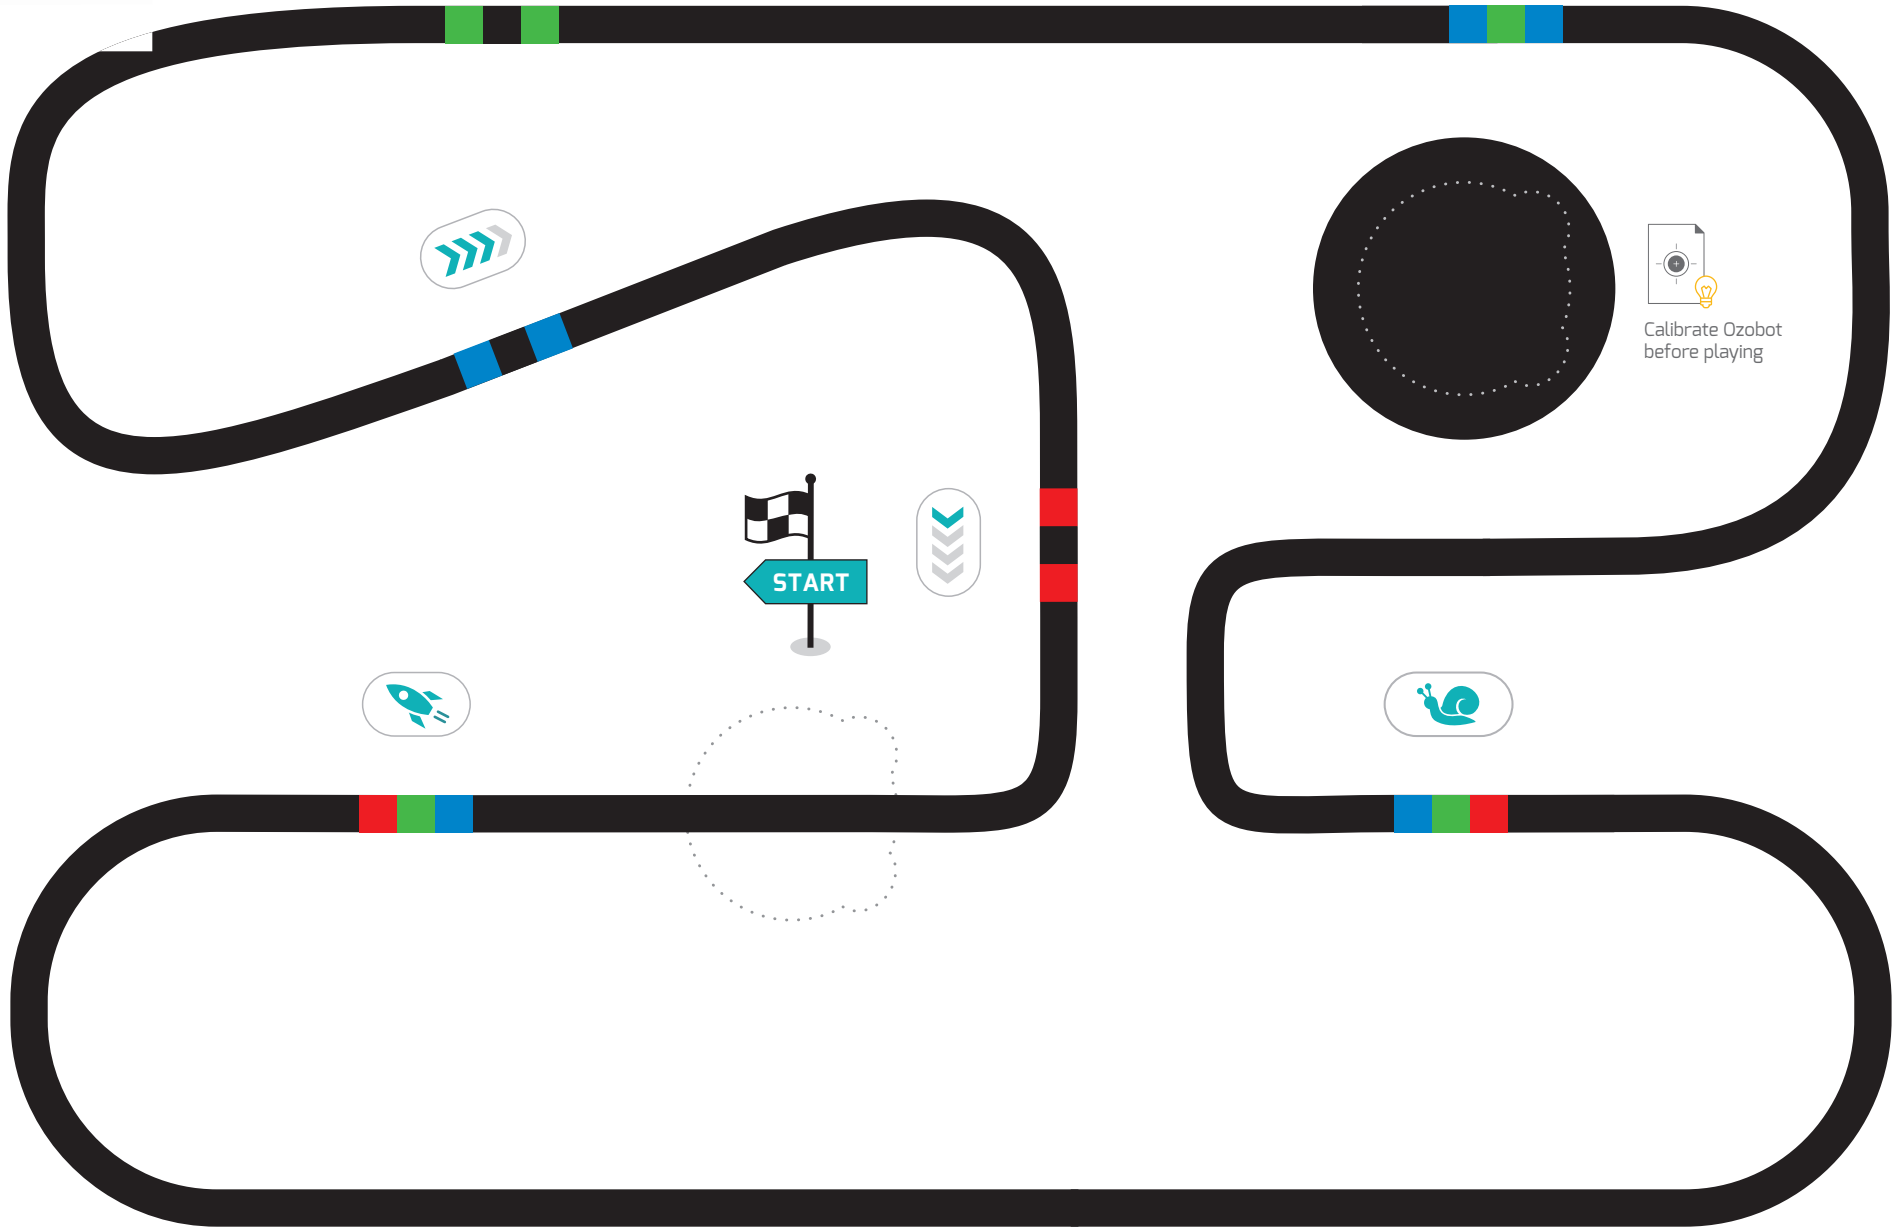

SPEED

SNAIL DOSE

SLOW

CRUISE

FAST

TURBO

NITRO BOOST

DIRECTION

GO LEFT

GO STRAIGHT

GO RIGHT

LINE JUMP LEFT

LINE JUMP STRAIGHT

LINE JUMP RIGHT

U TURN

U TURN (LINE END)

COOL MOVES

ZIGZAG

BACKWALK

SPIN

TORNADO

© Ozobot Inc.

Tour de Ozobot

SPEED TEST