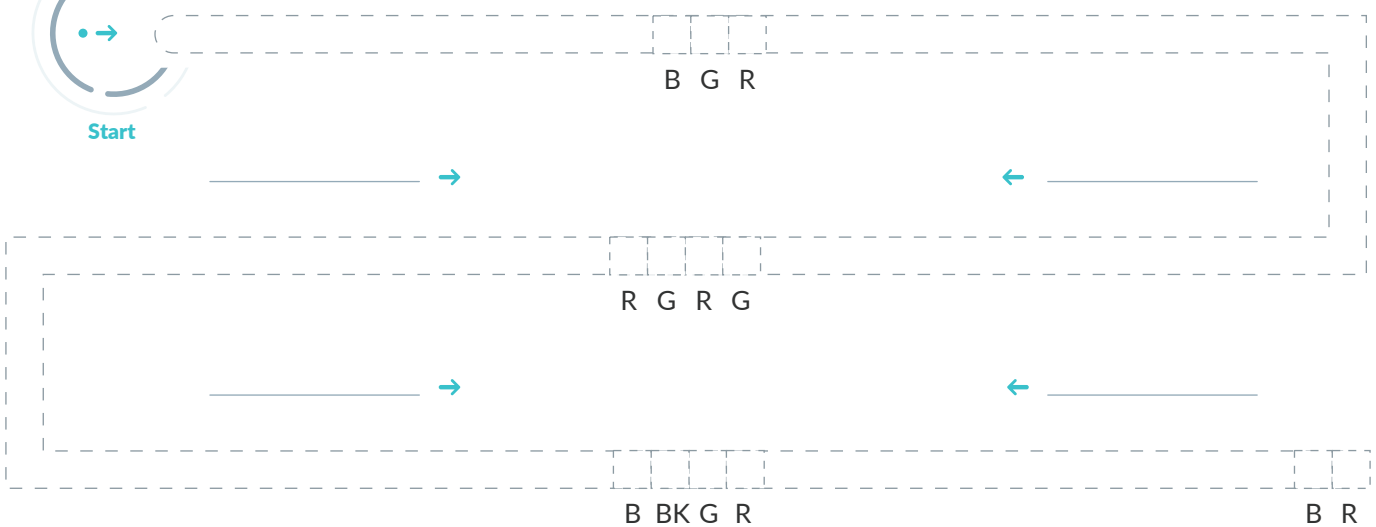

B

R

B G

Symmetric Codes

The Color Code programs my bot to:

Asymmetric Codes

Nitro Boost →

← Short Super Slow