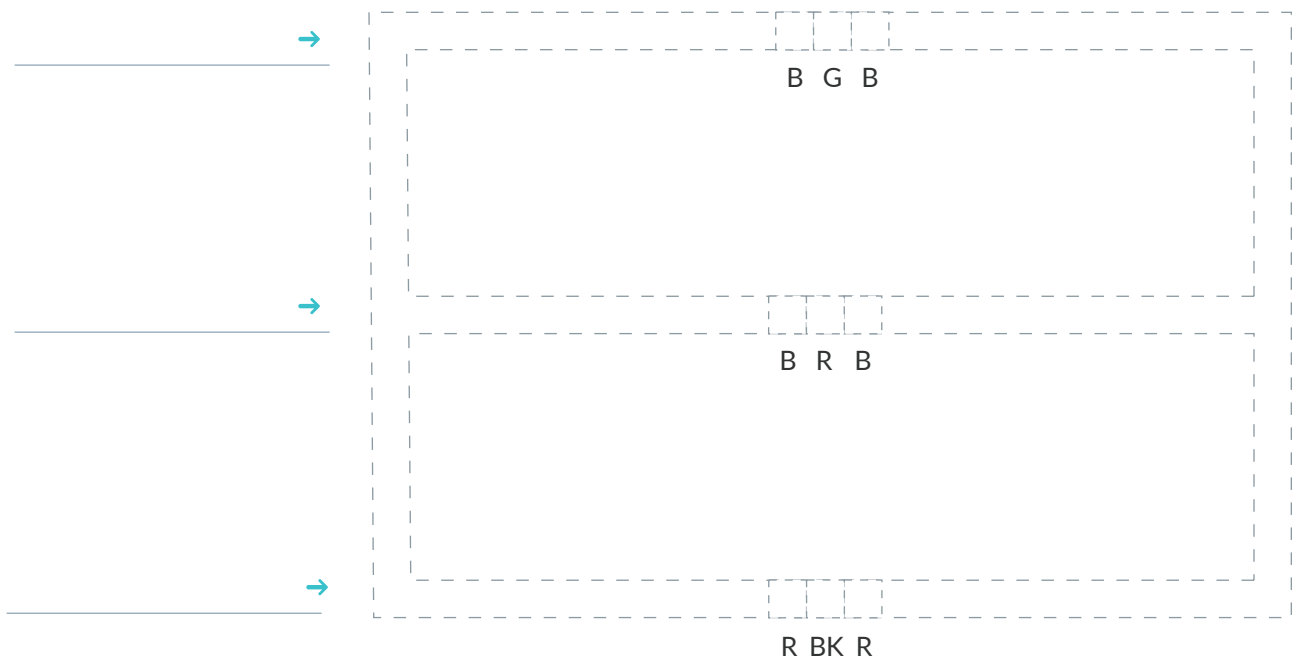

B

R

B G

Symmetric Codes

The Color Code programs my bot to:

Asymmetric Codes

Nitro Boost →

← Short Super Slow

• Color Key

BK = B = R = G =