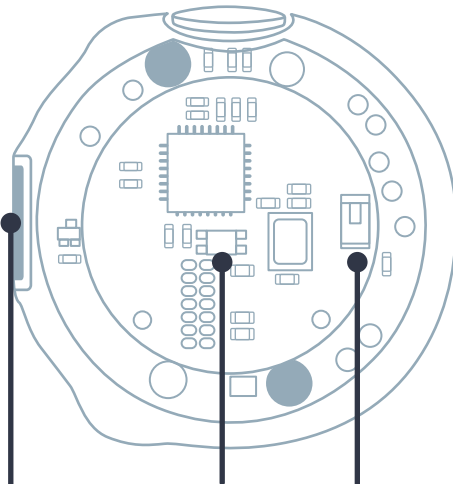

Get to Know Evo

Key Terms

- Bluetooth Antenna
- Color Sensor
- Line Following Sensors
- LED Light
- Proximity Sensors
- Power Button
- Speaker
- Charging Port
- Wheels/Motor

Front

Back

Top

Bottom